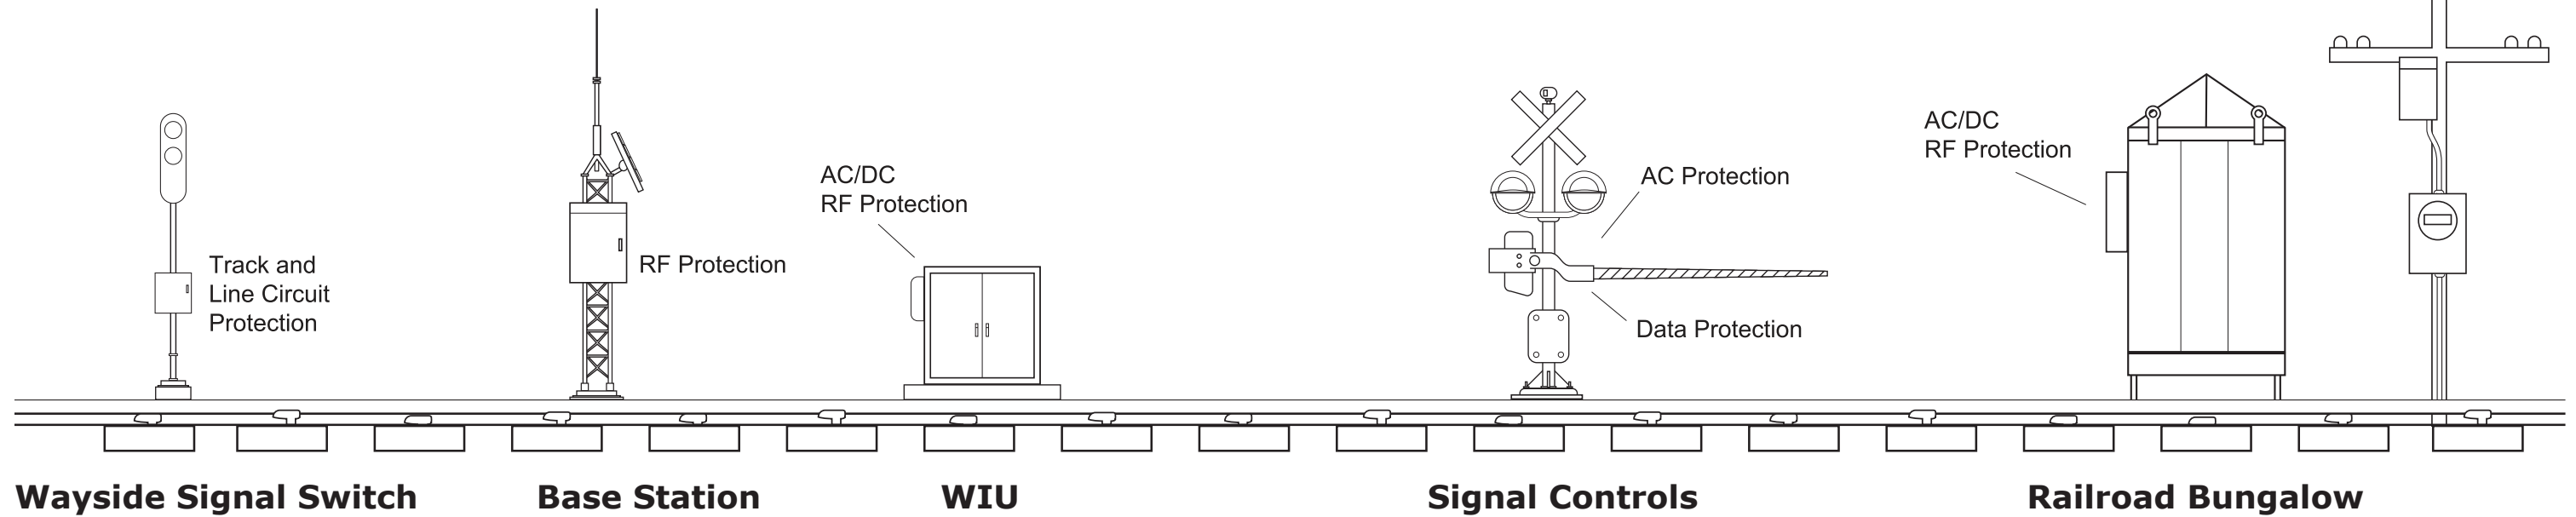

Wayside Signal Switch

Base Station

WIU

Signal Controls

Railroad Bungalow