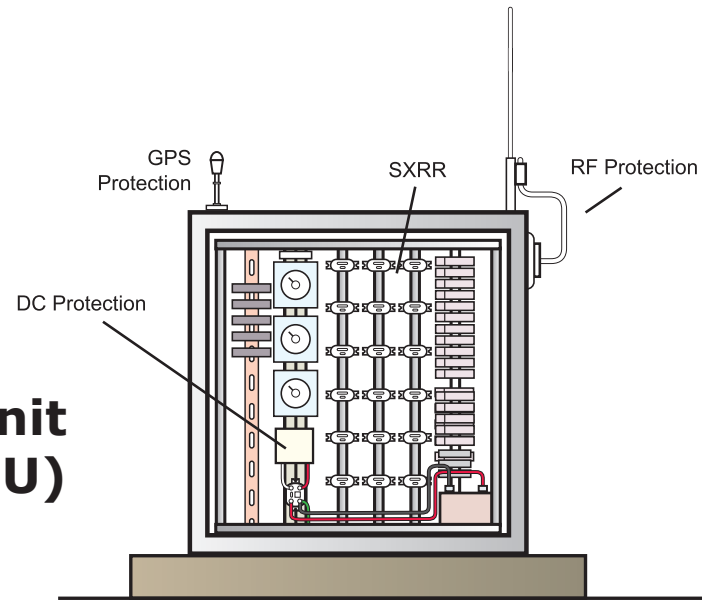

## Positive Train Control

Railway communication systems are vital to safe and profitable rail operation, but can easily become vulnerable to lightning and power anomalies. PolyPhaser, Transtector and LEA provide RF, ac, dc and data line surge protection solutions for onboard and wayside rail applications required for Positive Train Control deployment. Contact our dedicated PTC sales and engineering teams at 1.800.882.9110 or 208.772.8515 for further information and network support.

### Wayside Interface Unit (WIU)