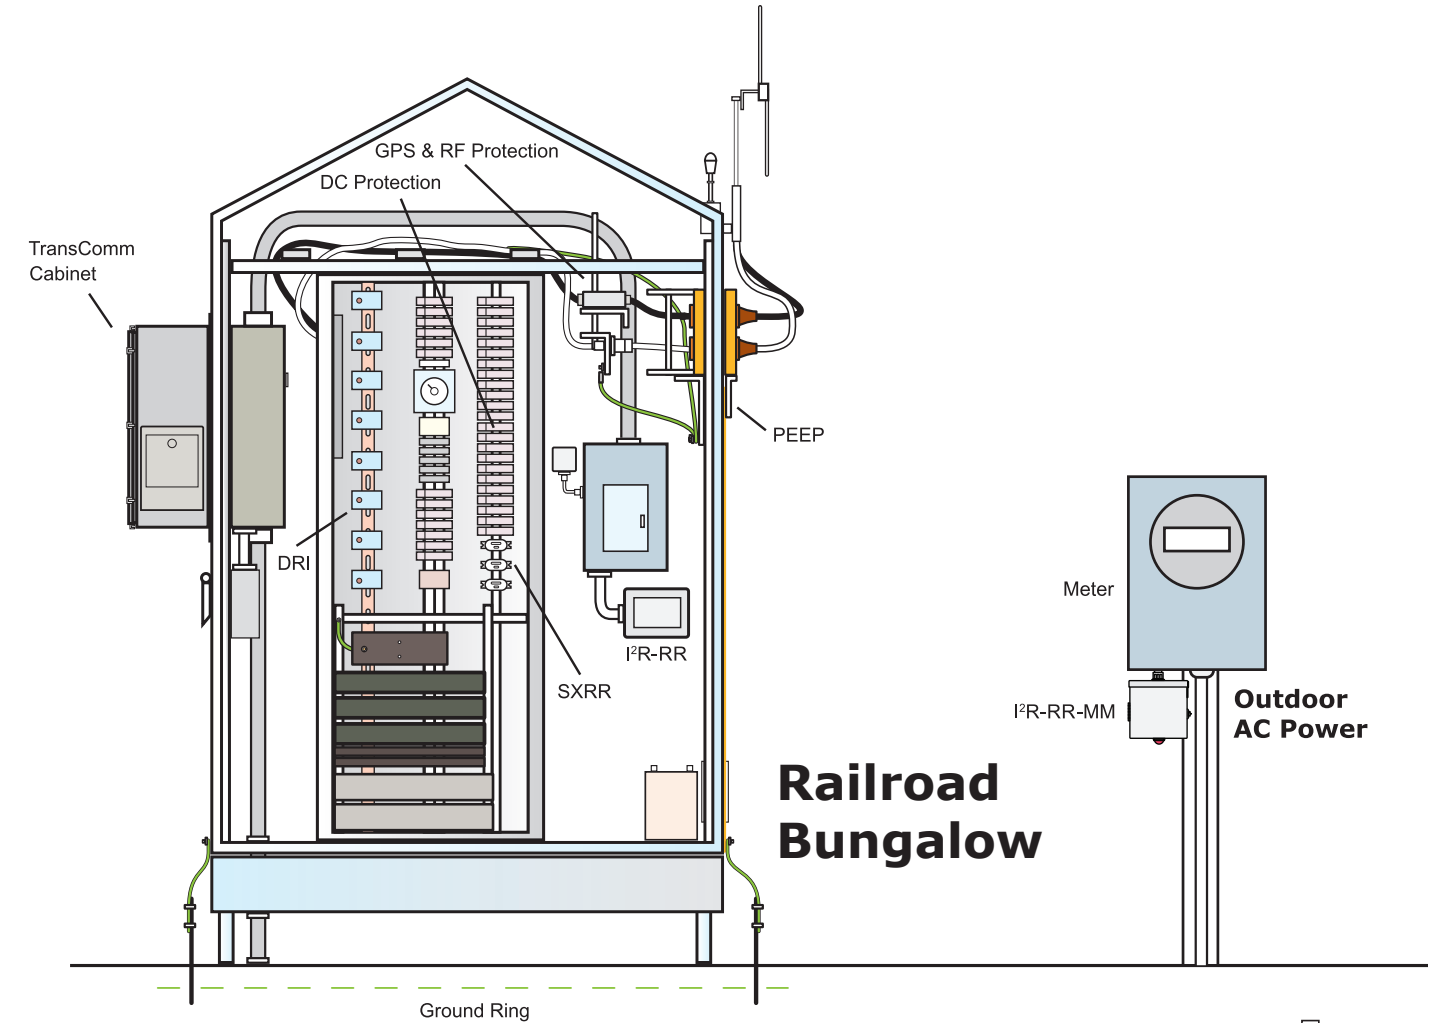

## Positive Train Control

Railway communication systems are vital to safe and profitable rail operation, but can easily become vulnerable to lightning and power anomalies. PolyPhaser, Transtector and LEA provide RF, ac, dc and data line surge protection solutions for onboard and wayside rail applications required for Positive Train Control deployment. Contact our dedicated PTC sales and engineering teams at 1.800.882.9110 or 208.772.8515 for further information and network support.

### Wayside Interface Unit (WIU)